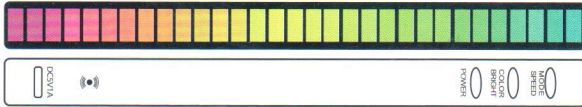

D08-RGB Colorful sound-sensitive music atmosphere lights

The music atmosphere lights uses imitation painting aluminum housing, Internal beads using 32 Hwan lantern; special MIC for music and a 32-bit ARM processor with a main frequency of 72M; Dynamic manifestation of music sound field.

Features:

- Built-in highly sensitive microphone
- 32pcs WS2812 LED IC
- At least 8 display modes
- Adjustable brightness 4 levels
- Adjustable speed 5 levels
- 18 color modes adjustable
- Built-in AGC featur
- eIntelligent noise reduction algorithm,
- Built-in high-capacity rechargeable battery (optional)

Parameters:

- Model:D08-RGB
- Input voltage: DC 5V 1A
- Input Connector: TYPE-C USB
- Frequency response:100-16KHZ
- Dimensions(L*W*H):18.5*16*182mm
- Net weight:60g

Optical characteristics(wavelength):

- RED: 620-625nm
- GREEN: 520-525nm
- BLUE: 460-470nm

Optical characteristics(brightness):

- RED: 450-550nm
- GREEN: 1300-1500nm

How to use:

MODE/SPEED KEY: Short press--Selection mode; Long press--5-level speed options