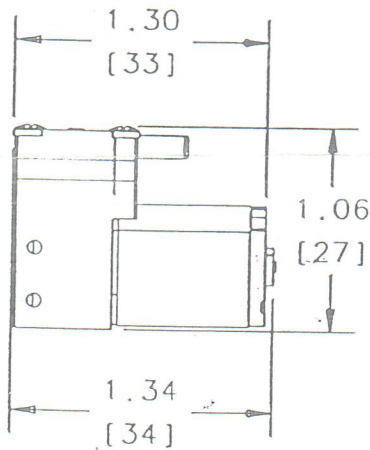

GAST

A UNIT OF IDEX CORPORATION
BENTON HARBOR, MI U.S.A.

3D1060-101-1035

MODEL NUMBER

VTD043

PART NUMBER

PRODUCT SPECIFICATION

5000	<70dBa	+40 °C	10-95	16g

- NOTES:
1. ALL DIMENSIONS ARE FOR REFERENCE ONLY.
2. PRODUCT DIMENSION: U.S. IMPERIAL (inches)
METRIC(mm).

PRODUCT PERFORMANCE MAY VARY $\pm 10\%$ FROM PRODUCT PERFORMANCE CURVES.
TECHNICAL DATA SUBJECT TO CHANGE WITHOUT NOTICE.