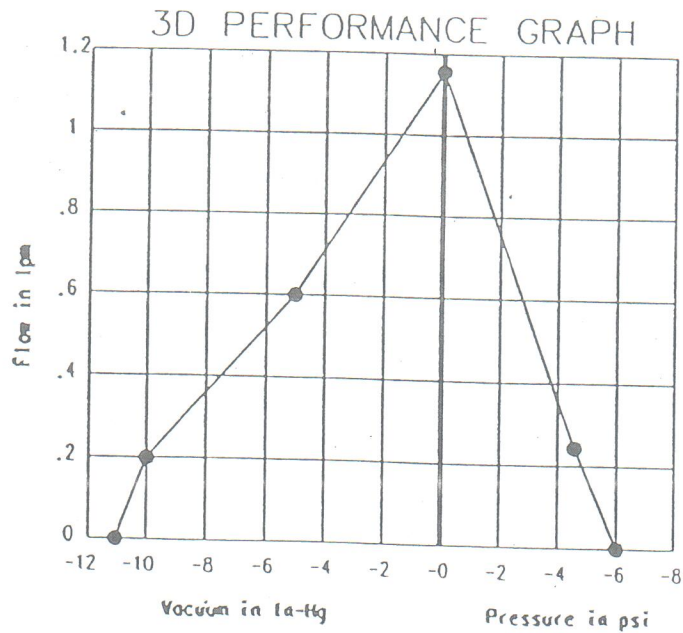

GAST

A UNIT OF IDEX CORPORATION
BENTON HARBOR, MI U.S.A.

3D1060-101-1035

MODEL NUMBER

VTD043

PART NUMBER

PRODUCT SPECIFICATION

5000	<70dBa	+40 °C	10-95	16g

5-7-01	12V	REVISION
DATE	DC	D
MOTOR	.09	CHANGE NUMBER
FREQUENCY	--	1402076
MAX AMP DRAW	CLEAN DUST FREE	1402131
MATERIAL	23°C/73.4°F	45553
ENVIRONMENT	29.92 In Hg/14.7psi	<i>EWm</i>
*TEMPERATURE		7-11-01
*ATM PRESSURE		

- NOTES:
1. ALL DIMENSIONS ARE FOR REFERENCE ONLY.
2. PRODUCT DIMENSION: U.S. IMPERIAL (inches)
METRIC(mm).

PRODUCT PERFORMANCE MAY VARY $\pm 10\%$ FROM PRODUCT PERFORMANCE CURVES.
TECHNICAL DATA SUBJECT TO CHANGE WITHOUT NOTICE.