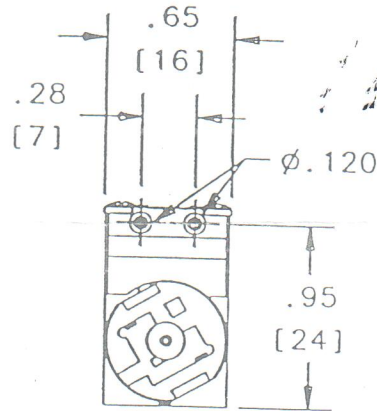

GAST

A UNIT OF IDEX CORPORATION
BENTON HARBOR, MI U.S.A.

3D1060-101-1035

MODEL NUMBER

VTD043

PART NUMBER

PRODUCT SPECIFICATION

5000	<70dBa	+40 °C	10-95	16g

5-7-01	12V	REVISION
DATE	DC	D
MOTOR	.09	CHANGE NUMBER
FREQUENCY	--	1402076
MAX AMP DRAW	CLEAN DUST FREE	1402131
MATERIAL	23°C/73.4°F	45553
ENVIRONMENT	29.92 In Hg/14.7psi	<i>EWm</i>
*TEMPERATURE		7-11-01
*ATM PRESSURE		

- NOTES:
1. ALL DIMENSIONS ARE FOR REFERENCE ONLY.
2. PRODUCT DIMENSION: U.S. IMPERIAL (inches)
METRIC(mm).

PRODUCT PERFORMANCE MAY VARY $\pm 10\%$ FROM PRODUCT PERFORMANCE CURVES.
TECHNICAL DATA SUBJECT TO CHANGE WITHOUT NOTICE.