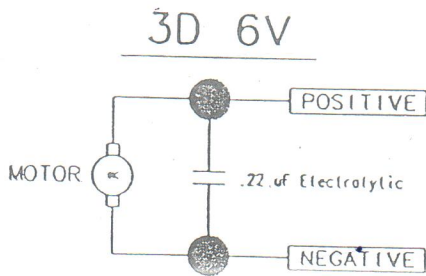

GAST

A UNIT OF IDEX CORPORATION
BENTON HARBOR, MI U.S.A.

3D1060-101-1035

MODEL NUMBER

VTD043

PART NUMBER

PRODUCT SPECIFICATION

5000	<70dBa	+40 °C	10-95	16g

5-7-01	12V	REVISION
DATE	DC	D
MOTOR	.09	CHANGE NUMBER
FREQUENCY	--	1402076
MAX AMP DRAW	CLEAN DUST FREE	1402131
MATERIAL	23°C/73.4°F	45553
ENVIRONMENT	29.92 In Hg/14.7psi	<i>EWm</i>
*TEMPERATURE		7-11-01
*ATM PRESSURE		

- NOTES:
1. ALL DIMENSIONS ARE FOR REFERENCE ONLY.
2. PRODUCT DIMENSION: U.S. IMPERIAL (inches)
METRIC(mm).

PRODUCT PERFORMANCE MAY VARY $\pm 10\%$ FROM PRODUCT PERFORMANCE CURVES.
TECHNICAL DATA SUBJECT TO CHANGE WITHOUT NOTICE.