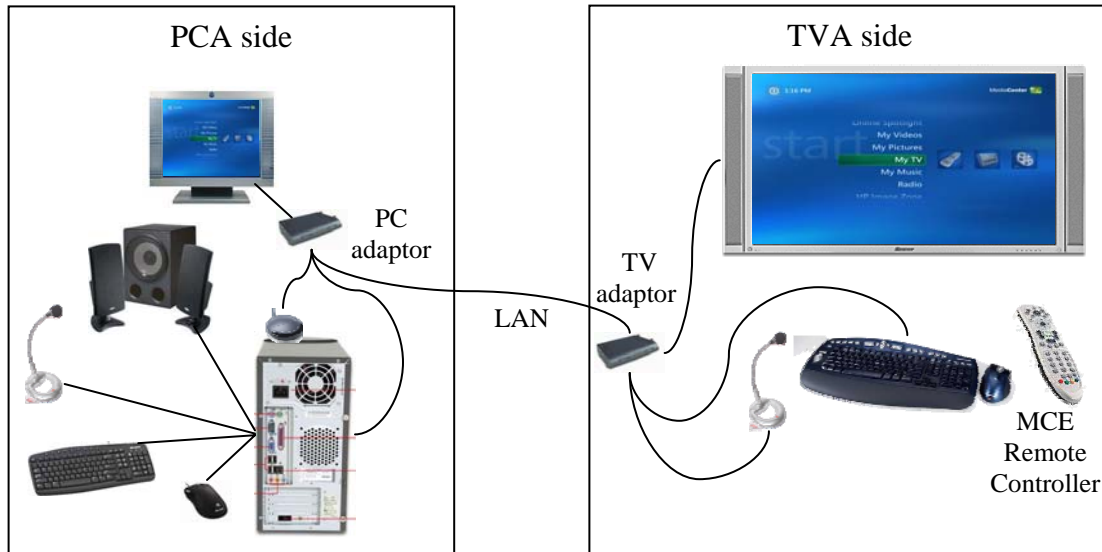

Specification

General

- Video resolution, input and output
  - All standard VGA resolutions from 640 x 480 to 1920x1080 at 60Hz
  - New popular wide screen formats
    - 1440x900
    - 1400 x1050
    - 1680x1050
    - 1360x768
  - Input and Output frame rate
    - 640x480~800x600 @ 30fps
    - 1024x768 @ 30fps
    - 1280x1024~1680x1050 @ 30fps
    - 1920x1080 @ 25fps
- Audio: Stereo L/R
- Plug and Play installation
- Auto discovery, setup, and connect
- Adjustable network bandwidth
- Supports lock to the PC (PCA)
- Supports OSD on TV, show list of PCAs, allow selections of PCA to connect with TVA

PC adaptor

- Connectors to PC:
  - USB for Keyboard and mouse
  - Audio in and out, 3.5mm, male
  - DVI-I for VGA or DVI, female
- Connector for PC peripherals
  - VGA port, DB-15, female
- One 10/100Mbps Ethernet connector
- One IR blaster port, 3.5mm
- One slide switch to enable remote peripherals
- One slide switch to select DVI or VGA
- LEDs for status and power
- Power: DC 5V 1.2A

TV adaptor

- Two PS2 connectors for a keyboard and a mouse
- Two audio connectors for speaker and microphone
- One VGA or DVI connector for TV or monitor
- One 10/100Mbps Ethernet connector
- Built in one IR receiver
- One push button to select PCA
- LEDs for status and power
- Power: DC 5V 1.2A

Please send request for information to sales@taifatech.com.

For additional information on the solution, please visit us at www.taifatech.com.