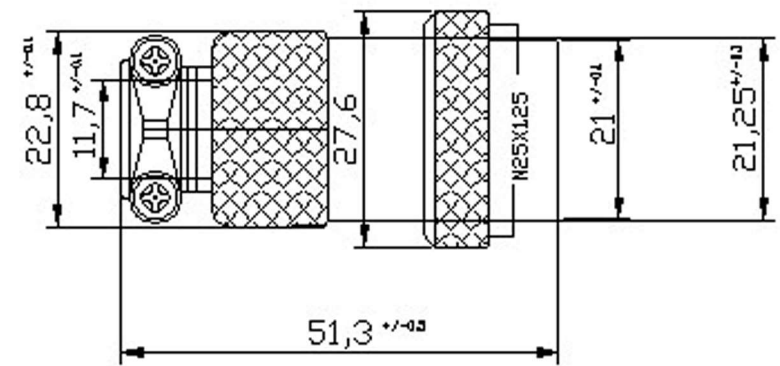

Extra Large Series Microphone / Power Connector Pairs

Male Chassis/Panel Connector

Female Inline Connector

Measurements in MM

In some cases you may be able to fit larger wire AWG into the connectors depending on your insulation thickness. And similarly, in some cases, your insulation may be thicker than the tested wire AWG and may prevent the use of your wire at that gauge.

Available Pin Configurations:

2 Pin,
VUPN1980,
300V
20A
AWG: 12

4 Pin,
VUPN1979
300V
20A
AWG: 12

Vetco
ELECTRONICS
425-641-7275
www.vetco.net