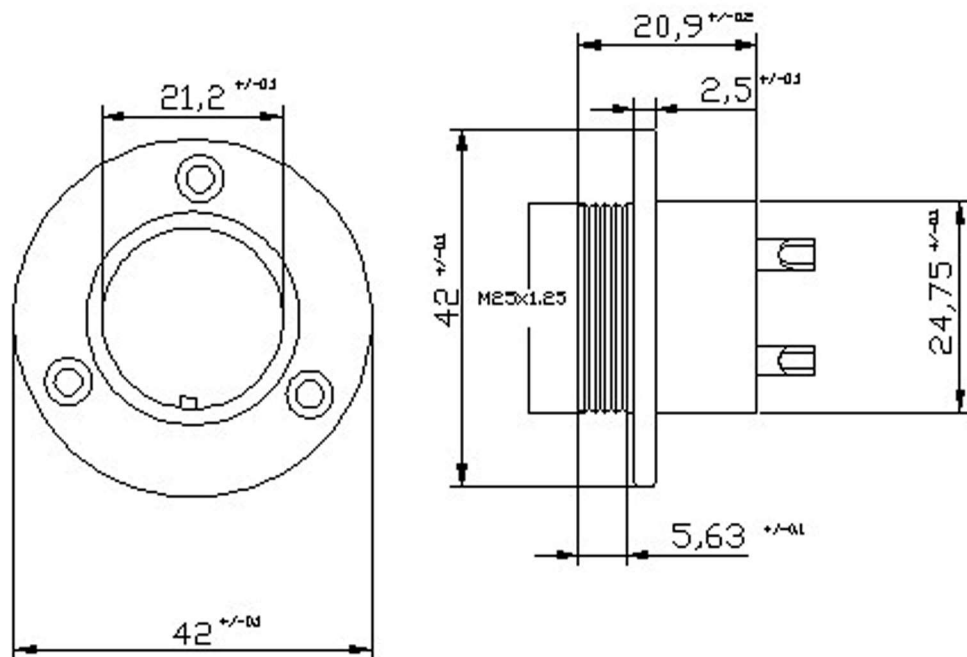

Extra Large Series Microphone / Power Connector Pairs

Male Chassis/Panel Connector

Female Inline Connector

Measurements in MM

In some cases you may be able to fit larger wire AWG into the connectors depending on your insulation thickness. And similarly, in some cases, your insulation may be thicker than the tested wire AWG and may prevent the use of your wire at that gauge.

Available Pin Configurations:

2 Pin,
VUPN1980,
300V
20A
AWG: 12

4 Pin,
VUPN1979
300V
20A
AWG: 12

Vetco
ELECTRONICS
425-641-7275
www.vetco.net