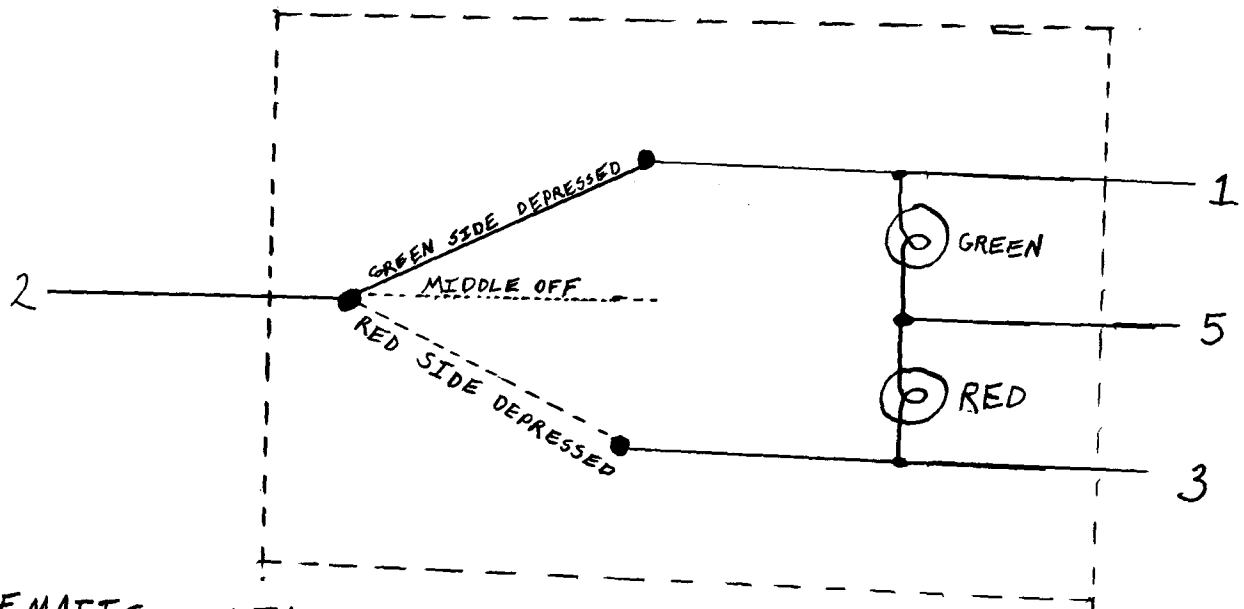

ILLUMINATED ROCKER SWITCH

PART NUMBER: NTE 54-241W

VIEW OF SWITCH
FROM BOTTOM,
WITH LABELED
TERMINALS.

SCHEMATIC DIAGRAM OF THE INTERNAL
COMPONENTS OF THE SWITCH