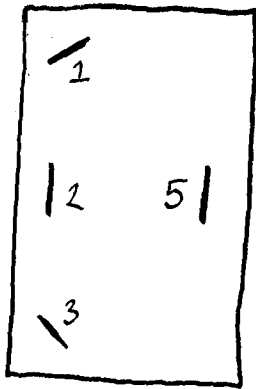

ILLUMINATED ROCKER SWITCH

PART NUMBER: NTE 54-241W

VIEW OF SWITCH
FROM BOTTOM,
WITH LABELED
TERMINALS.

SCHEMATIC DIAGRAM OF THE INTERNAL
COMPONENTS OF THE SWITCH